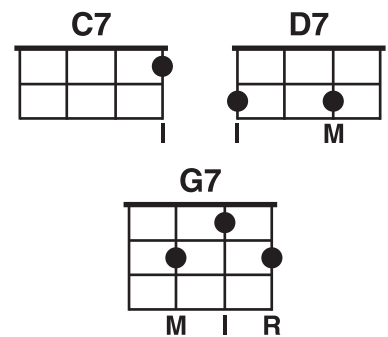

=====CHORUS G7

He won't take me back when I come around
Says he's sorry then he pulls me out

C7 G7

I got a big chain around my neck and I'm broken down like a train wreck

D7 C7 G7

Well it's over - I know it but I can't let go

=====

G7

Told you baby one more time - don't make me sit all alone and cry

D7 C7 G7

Well it's over I know it but I can't let go

G7

I'm like a fish out of water, a cat in a tree. You don't even want to talk to me

D7 C7 G7

Well it's over I know it but I can't let go

G7

See I got a candle and it burns so bright in my window every night

D7 C7 G7

Well it's over I know but I can't let go

G7

You don't like to see me standing around

Feel-like-I-been shot and didn't fall down

D7 C7 G7

Well it's over I know but I can't let go CHORUS

G7

Turn off trouble like you turn off a light. Went off and left me it just ain't right

D7 C7 G7

Well it's over I know but I can't let go

G7

Round every corner, something I see, brings me right back to how it used to be

D7 C7 G7

Well it's over I know it but I can't let go CHORUS x2 + last chorus line x 2