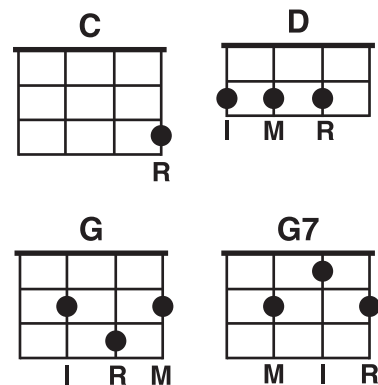

Bluegrass Pickin' Party - 4/22/20 - Clare Innes & Rebecca Padula

G C
 Down by the river, just this side of yonder
 G D
 Where the birds and the bees and the memories still wander
 G C
 It's where we all come together, sittin' in a circle like birds of a feather
 G D G G7
 Warmin' our hands and warmin' our hearts in the crackling firelight.

===== CHORUS

G7 C D G
 So come on down, it's a bluegrass pickin' party
 C D G
 We got taters and chicken on the bar-bee
 C D
 We'll meet here in our dreams
 G C D
 Under the sun and the sweet moonbeams
 C D G
 And we'll sing our way to the dawn

=====

G C
 The gossip's always hot, so crack yourself a cold one
 G D
 Just a wee, little nip from the mason jar will stun ya
 G C
 You'll feel the touch of the hand of grace when you make sweet music in this place
 G D G G7
 Your heart will beam for days and days like a sun in a bluebird sky.

CHORUS

G C
 That big ol' bass is thumping like the whole place has a heartbeat
 G D
 In the field in the barn in the circle of a song where we meet
 G C
 Strings and beats and voices mingle, play 'em till your fingers tingle
 G D G G7
 We'll part ways but we'll meet again 'cause the music never dies. CHORUS